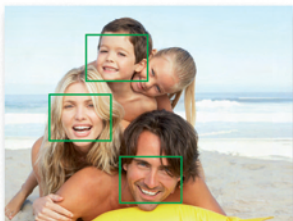

So don't settle for ordinary pictures. Get the shot you really want. With Sony Cyber-shot® cameras.

you really want.

The new face of photography: Sony Face Detection.

Have you ever seen pictures with the faces bleached out because the flash was too strong? Or blurry faces because the camera didn't know where to focus? Or faces too dark because light was coming from behind? Sony's supremely powerful BIONZ™ processor – originally used in the award-winning α 100 digital SLR – solves these problems automatically. A BIONZ function called Face Detection identifies the faces in your scene and adjusts focus, exposure, white balance and flash. The result? Great pictures, every time! ▼

WITHOUT FACE DETECTION

WITH FACE DETECTION

Sony solves common exposure, focus, flash and white balance problems with Face Detection technology. (Sample photos for illustration purposes.)

Perfecting your pictures.